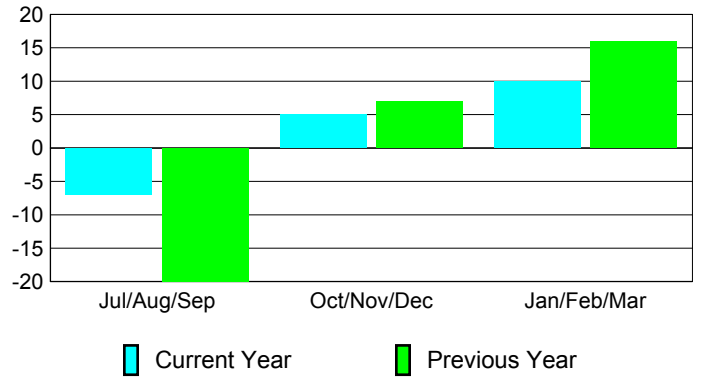

Club Results 2008-2009

Goal, New, Dropped, Gain/Loss

MEMBERSHIP

Membership Results 2008-2009

Membership 2007-2008

Month	Net Memb Goal	Actual New Memb	Actual Dropped Memb	Gain/Loss of Memb	Gain/Loss of Memb
Jul/Aug/Sep	-5	6	-13	-7	-20
Oct/Nov/Dec	-15	33	-28	5	7
Jan/Feb/Mar	35	43	-33	10	16
Totals	15	82	-74	8	3

Membership Results 2008-2009

Goal, New, Dropped, Gain/Loss

Comparison of Club Gain/Loss

Current Year Compared to the Previous Year

Comparison of Membership Gain/Loss

Current Year Compared to the Previous Year

YTD Status Quo Clubs 2008-2009

Status Quo Clubs Compared to Status Quo Members

Gender Comparison 2008-2009