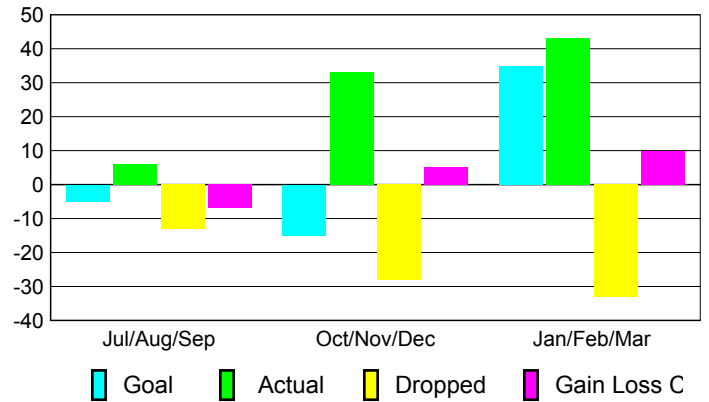

Club Results 2008-2009

Goal, New, Dropped, Gain/Loss

MEMBERSHIP

Membership Results 2008-2009

Membership 2007-2008

Month	Net Memb Goal	Actual New Memb	Actual Dropped Memb	Gain/Loss of Memb	Gain/Loss of Memb
Jul/Aug/Sep	-5	6	-13	-7	-20
Oct/Nov/Dec	-15	33	-28	5	7
Jan/Feb/Mar	35	43	-33	10	16
Totals	15	82	-74	8	3

Membership Results 2008-2009

Goal, New, Dropped, Gain/Loss

Comparison of Club Gain/Loss

Current Year Compared to the Previous Year

Comparison of Membership Gain/Loss

Current Year Compared to the Previous Year